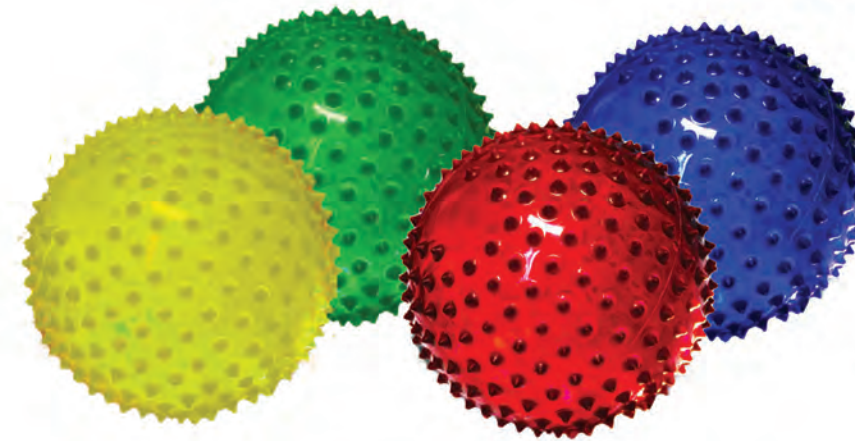

4" SCENTED PRINTED PLAY BALLS

(4") 36 pcs per display (inflated).

Length: 29.5 cm
Width: 29 cm
Height: 40.3 cm

(4") 240 pcs per sack (deflated).

Length: 83 cm
Width: 60 cm
Height: 15 cm (average)

4" TEXTURED PLAY BALLS